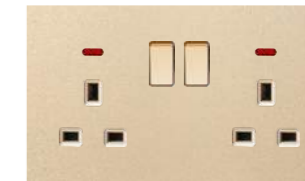

**888-044**  
2\*13A switched socket w/without neon (single pole)

**888-045**  
2\*13A switched socket w/without neon (double pole)

**888-046**  
2\*13A switched socket+2USB w/without neon

**888-047**  
45A switch with neon(3\*6)