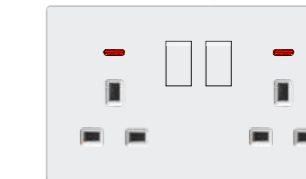

**855-044**  
2\*13A switched socket w/without neon  
(single pole)

**855-045**  
2\*13A switched socket w/without neon  
(double pole)

**855-046**  
2\*13A switched socket+2USB  
w/without neon

**855-047**  
45A switch with neon(3\*6)