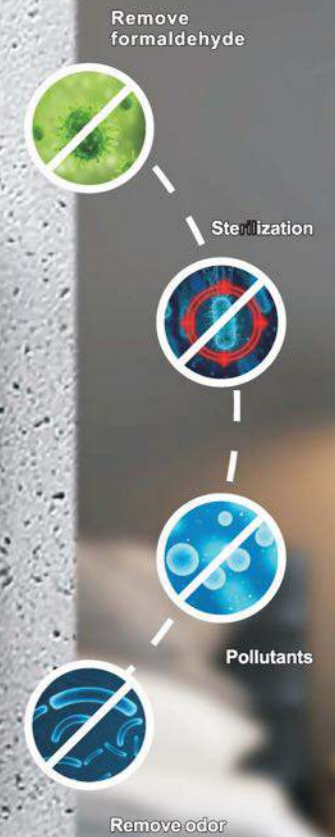

Three-state purification of physics, chemistry and microorganisms

Mode M1-low: <negative ion mode> After anion O2 works for 15 minutes, it stops for 15 minutes, and the cycle starts

Horizontal M2-Mid: <Ozone+Negative Ion Cycle Mode>Ozone O3 works for 10 minutes, stops for 50 minutes, and the cycle starts! After the negative ion O2 works for 30 minutes, it stops for 30 minutes, starts the cycle, and shuts down after 8 hours.

Mode M3-High: <Timed shutdown ozone mode> Ozone O3 works for 30 minutes, then stops for 30 minutes, Shut down after 3.5 hours of cycle start.

Purification principle

Use the strong oxidizing power of ozone to destroy the cell wall of decomposing bacteria, decompose and kill bacteria, clean the air

Purification principle

The purifier releases ecological → grade negative oxygen ions → physical adsorption of harmful substances → the two merge into harmless substances → purification is completed

Patented product