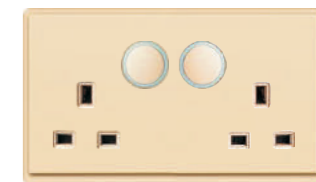

**511-014**  
13A switched socket w/without  
neon +2USB(double pole)

**511-017**  
20A switch with neon

**511-018**  
45A switch with neon

**511-019**  
45A switch with neon(3\*6)

**511-020**  
2\*13A switched socket w/without neon  
(single pole)