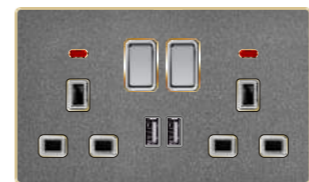

**811-036**  
TV+computer socket

**811-038**  
double tel  
**811-039**  
double computer socket

**811-041**  
one gang switch+dimmer

**811-042**  
2\* MF switched socket w/without neon

**811-043**  
2\*MF switched socket+2USB w/without neon

**811-044**  
2\*13A switched socket w/without neon (single pole)  
**A1-045**  
2\*13A switched socket w/without neon (double pole)

**811-046**  
2\*13A switched socket+2USB w/without neon

**811-047**  
45A switch with neon(3\*6)