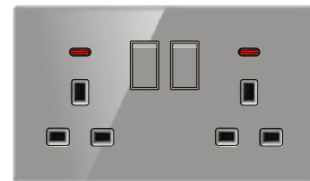

**811-044**  
2\*13A switched socket w/without neon (single pole)

**811-045**  
2\*13A switched socket w/without neon (double pole)

**811-046**  
2\*13A switched socket+2USB w/without neon

**811-047**  
45A switch with neon(3\*6)