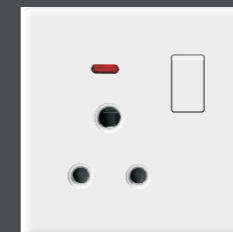

1.5°
Tiny amplitude of swing

2.5mm
Short button angle

6.5mm
Overall thickness

822 SERIES

Fully fit with well-designed wall is the biggest feature of A2 switch
Elegant and beautiful lighting switch
Rich wallpaper patterns or murals are not lost

White