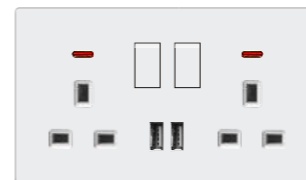

**855-044**  
2\*13A switched socket w/without neon  
(single pole)

**855-045**  
2\*13A switched socket w/without neon  
(double pole)

**855-046**  
2\*13A switched socket+2USB  
w/without neon

**855-047**  
45A switch with neon(3\*6)