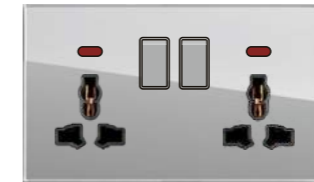

900-056
2* MF switched socket w/without neon