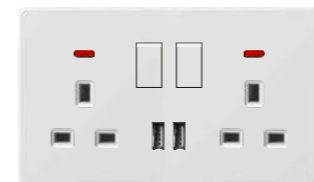

**588-065**  
one gang switch+dimmer

**588-066**  
2\* MF switched socket w/without neon

**588-067**  
2\*MF switched socket+2USB  
w/without neon

**588-068**  
2\*13A switched socket w/without neon  
(single pole)