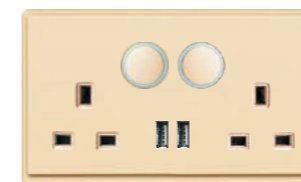

511-022
2*13A switched socket +2USB
w/without neon