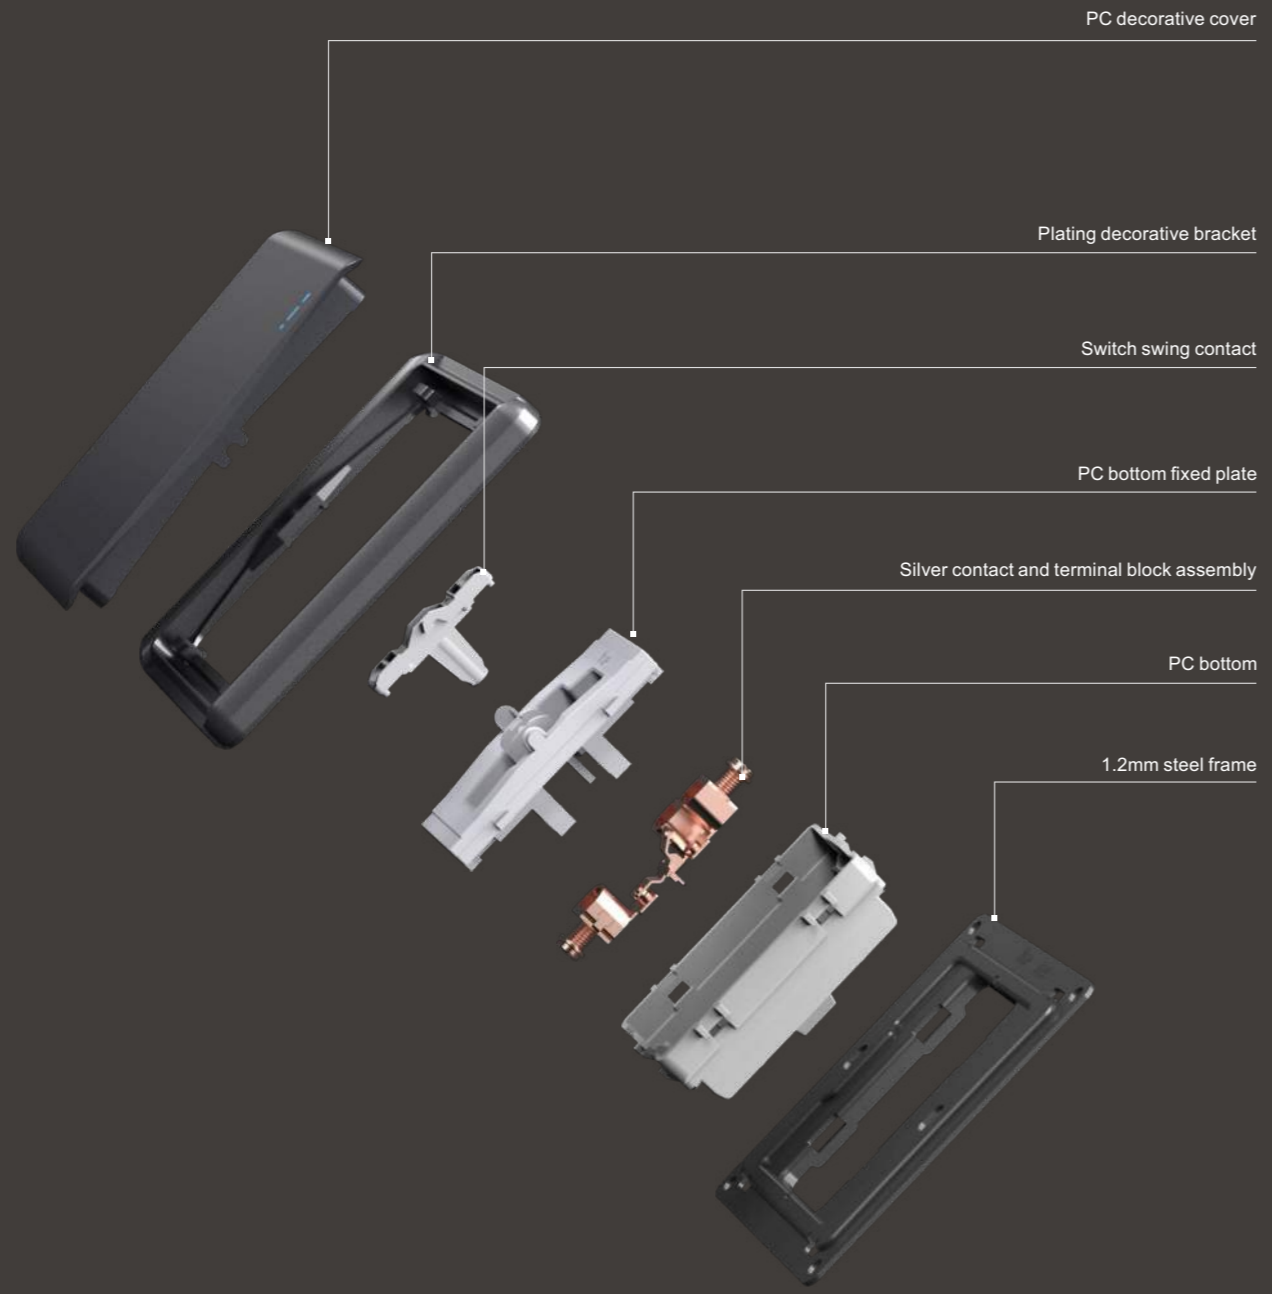

SWITCH STRUCTURE DIAGRAM

SOCKET STRUCTURE DIAGRAM