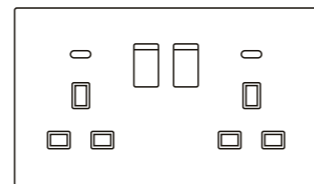

**E-065**  
one gang switch+dimmer

**E-066**  
2\* MF switched socket w/without neon

**E-067**  
2\*MF switched socket+2USB  
w/without neon

**E-068**  
2\*13A switched socket w/without neon  
(single pole)