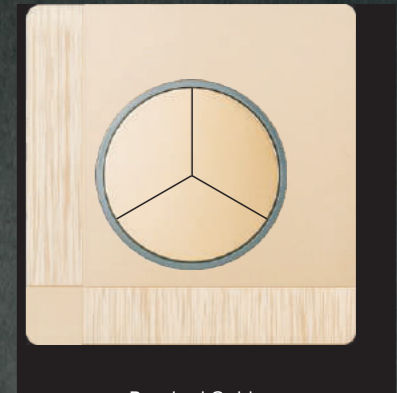

Brushed Gold