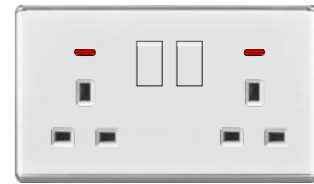

**722-044**  
MF switched socket+2USB w/without neon

**722-065**  
one gang switch+dimmer

**722-066**  
2\* MF switched socket w/without neon

**722-067**  
2\*MF switched socket+2USB w/without neon

**722-068**  
2\*13A switched socket w/without neon (single pole)