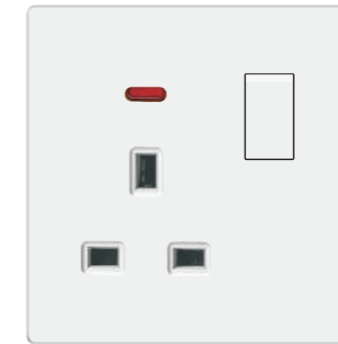

855 SERIES

1.5°
Tiny amplitude of swing

2.5mm
Short button angle

6.5mm
Overall thickness

Good interaction between design and room
The fresh and elegant design of the lighting switch fits perfectly with the room
The switch will not be submerged in the field of vision
Other elements also naturally emerge.

White

**Feel the beauty
of Ultra-thin**