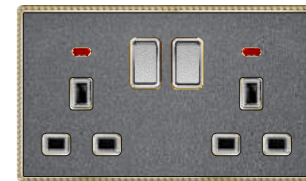

**588-060**  
TV+computer socket

**588-062**  
double tel

**588-063**  
double computer socket

**588-065**  
one gang switch+dimmer

**588-066**  
2\* MF switched socket w/without neon

**588-067**  
2\*MF switched socket+2USB  
w/without neon