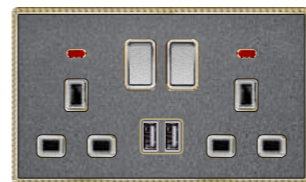

588-070
2*13A switched socket +2USB
w/without neon