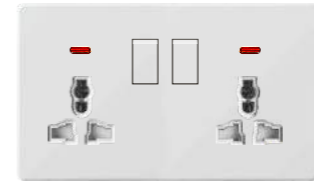

**588-065**  
one gang switch+dimmer

**588-066**  
2\* MF switched socket w/without neon

**588-067**  
2\*MF switched socket+2USB  
w/without neon

**588-068**  
2\*13A switched socket w/without neon  
(single pole)