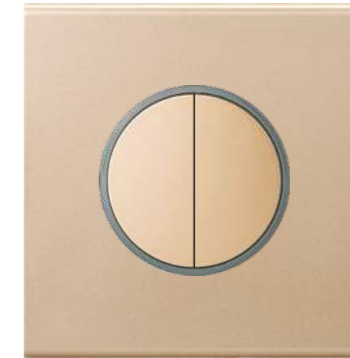

355 SERIES

Smooth panel, sharp edges and corners, modern design concept perfusion
The upper and lower sides of the slight arc are low-key and gorgeous, adding a sense of home quality;
Multiple safety structure design to ensure the safety of your family;
T5 series, with meticulous work, highlight the characteristics of modern home

Gold