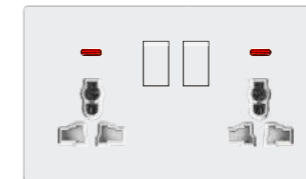

855-036
TV+computer socket

855-042
2* MF switched socket w/without neon