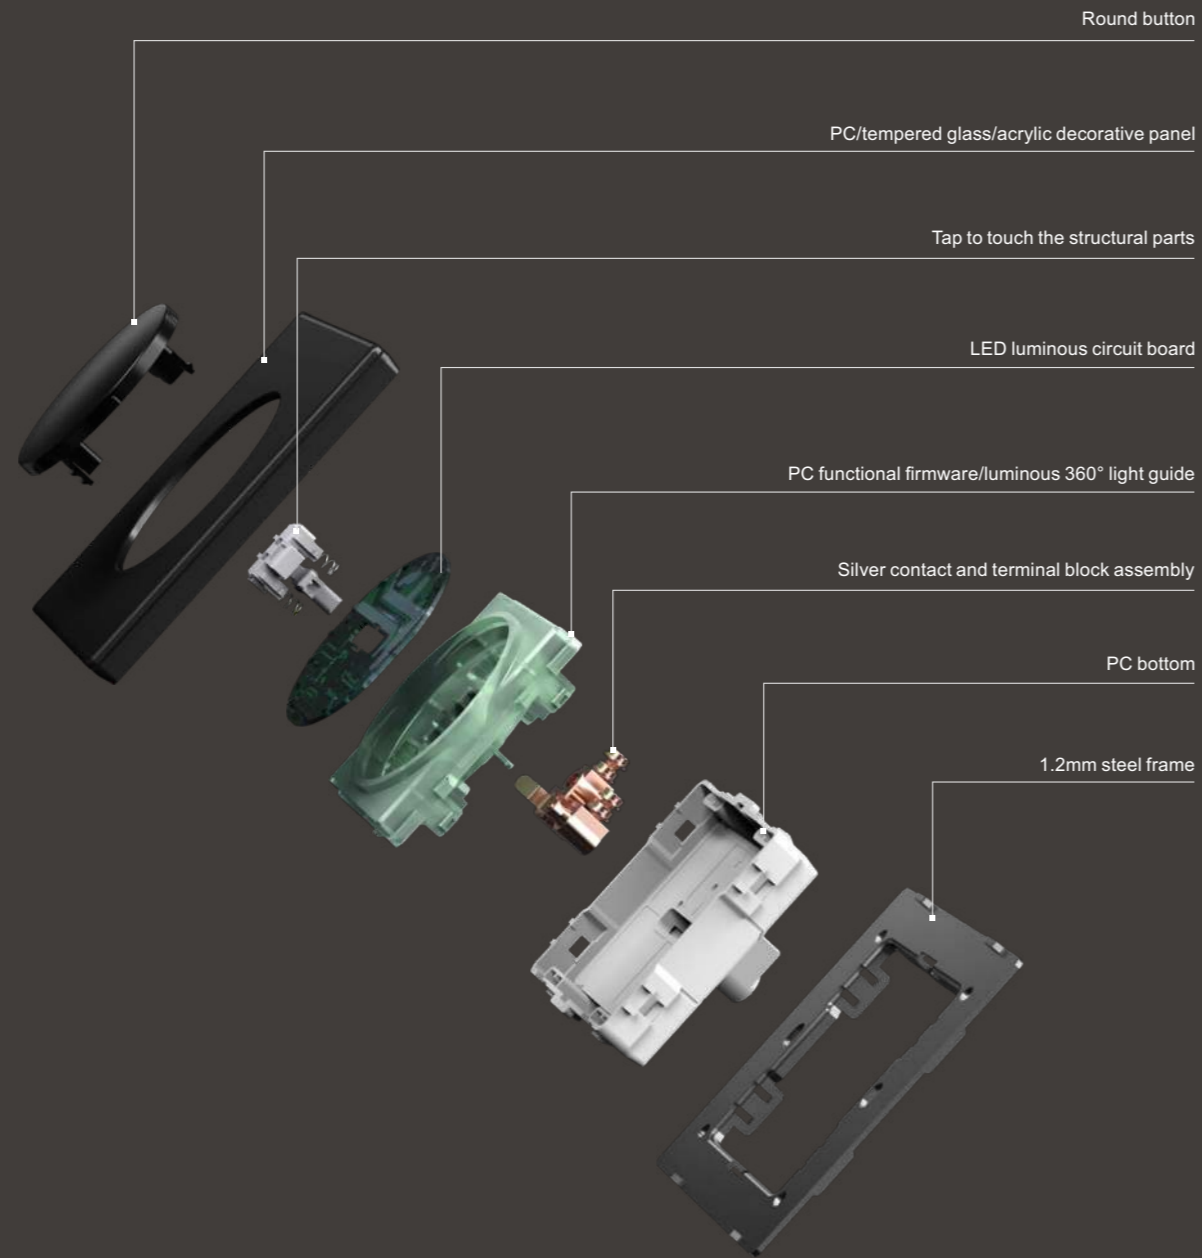

SWITCH STRUCTURE DIAGRAM