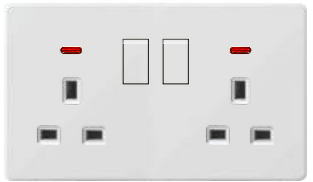

**588-065**  
one gang switch+dimmer

**588-066**  
2\* MF switched socket w/without neon

**588-067**  
2\*MF switched socket+2USB  
w/without neon

**588-068**  
2\*13A switched socket w/without neon  
(single pole)