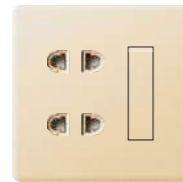

822-012
1gang 1way switch and
2gang 2pin socket