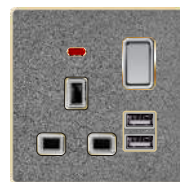

811-021
13A switched socket+2USB w/without neon(single pole)