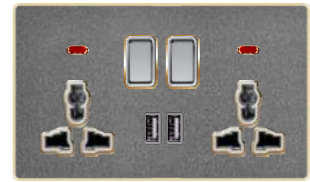

**811-036**  
TV+computer socket

**811-038**  
double tel  
**811-039**  
double computer socket

**811-041**  
one gang switch+dimmer

**811-042**  
2\* MF switched socket w/without neon

**811-043**  
2\*MF switched socket+2USB w/without neon

**811-044**  
2\*13A switched socket w/without neon (single pole)  
**A1-045**  
2\*13A switched socket w/without neon (double pole)

**811-046**  
2\*13A switched socket+2USB w/without neon

**811-047**  
45A switch with neon(3\*6)