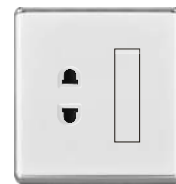

722-034
1 gang 1way switch and 2 pin socket