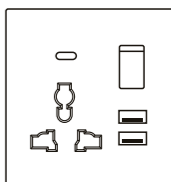

E-044
MF switched socket+2USB
w/without neon