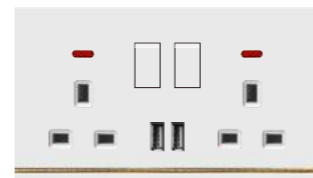

**877-044**  
2\*13A switched socket w/without neon  
(single pole)

**877-045**  
2\*13A switched socket w/without neon  
(double pole)

**877-046**  
2\*13A switched socket+2USB  
w/without neon

**877-047**  
45A switch with neon(3\*6)