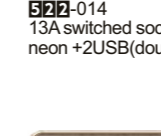

**522-013**  
13A switched socket w/without  
neon +2USB(single pole)

**522-015**  
5 pin MF switched socket  
w/without neon

**522-016**  
MF switched socket w/without  
neon+2USB

**522-012**  
13A switched socket w/without  
neon (double pole)