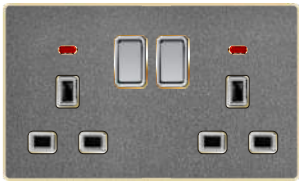

**811-044**  
2\*13A switched socket w/without neon (single pole)  
**A1-045**  
2\*13A switched socket w/without neon (double pole)

**811-046**  
2\*13A switched socket+2USB w/without neon

**811-047**  
45A switch with neon(3\*6)