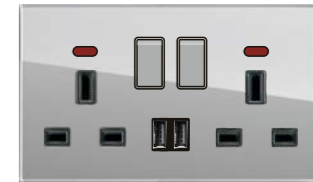

**900-058**  
2\*13A switched socket w/without neon (single pole)  
**900-059**  
2\*13A switched socket w/without neon (double pole)

**900-060**  
2\*13A switched socket+2USB w/without neon

**900-061**  
45A switch with neon(3\*6)