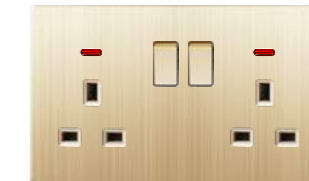

**833-044**  
2\*13A switched socket w/without neon (single pole)

**833-045**  
2\*13A switched socket w/without neon (double pole)

**833-046**  
2\*13A switched socket+2USB w/without neon

**833-047**  
45A switch with neon(3\*6)