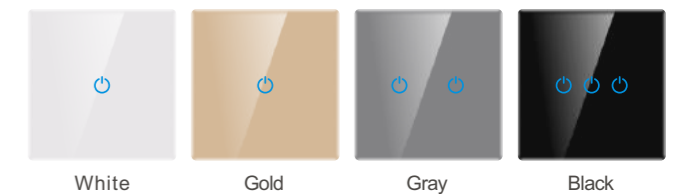

### Product feature

Voice control, one-key implementation

Mobile APP remote control

Voice interaction, new intelligent experience

Tempered Glass

Smart timing

Bluetooth connected directly

**Ozone sterilizing  
air purifier**