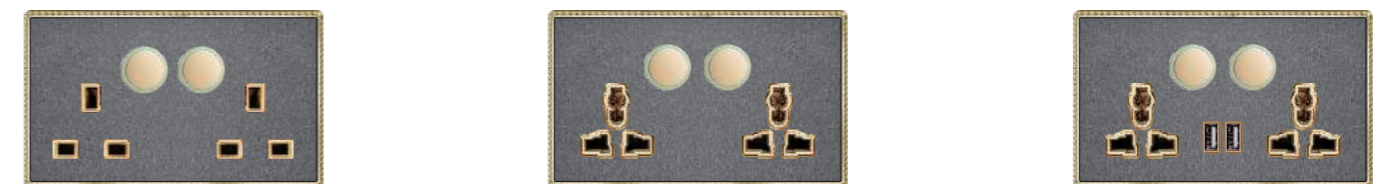

588-021
2*13A switched socket w/without neon
(double pole)

588-022
2*13A switched socket +2USB
w/without neon

588-023
2*13A MF switched socket w/without neon

588-024
2*13A MF switched socket +2USB
w/without neon