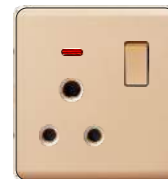

522-036-1
1gang 2way switch and 2gang 2pin socket

522-041
15A switched socket w/without neon