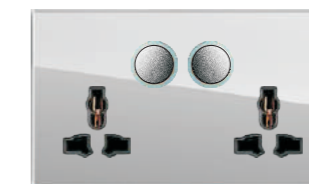

900-022
2*13A MF switched socket w/without neon