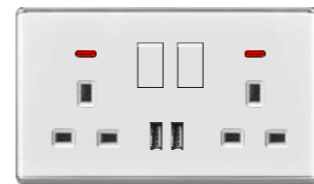

722-070
2*13A switched socket +2USB w/without neon