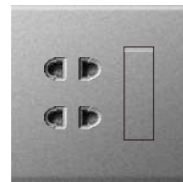

810-012
1gang 1way switch and 2gang 2pin socket