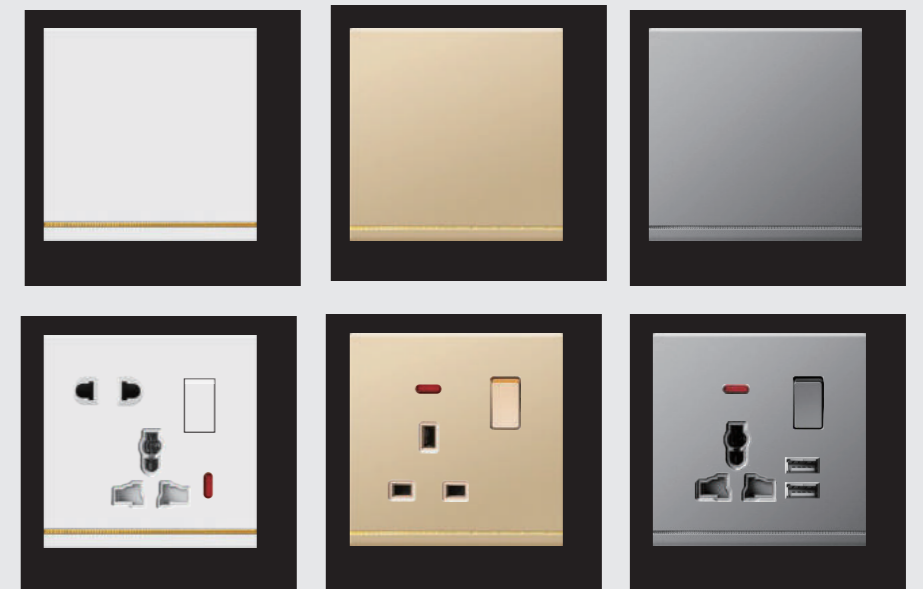

Uphold the original intention of pursuing minimalist aesthetics. Ultra-thin integration of forward-looking concepts and innovative technology. Simplicity and beauty interpret ultra-thin aesthetics. Exquisite craftsmanship creates a delicate touch. Incorporate the unremitting pursuit of human settlement aesthetics into an amazing sensory experience.

1.5°
Tiny amplitude of swing

2.5mm
Short button angle

6.5mm
Overall thickness

877 SERIES