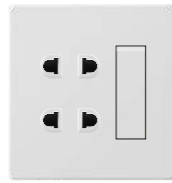

588-036
1gang 1way switch and
2gang 2pin socket