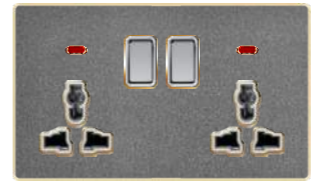

811-042
2* MF switched socket w/without neon