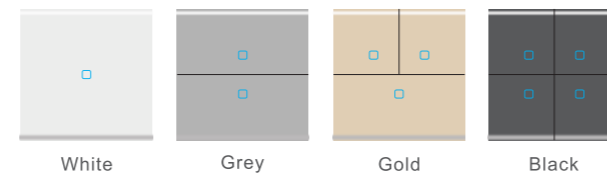

900 RESET SWITCH

The sound of gentle touch, the temperature of your fingertips
The sentiment between the grids is like the color of your life
Every touch, every opening and closing
The ordinary actions in life
In this noisy world, pay attention to the colors in the corners
Experience the charm of "shape" and "grid"
Even if the space is limited, there are boundless excitement

GLASS ACRYLIC

PAINTING

curved frame, smooth texture, repeated polishing from modeling design to material selection painting + outer protection, enhance surface hardness, smoothness and wear resistance, we focus on creating a beautiful life for you.

SWITCH SOCKET