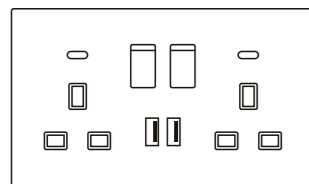

E-070
2*13A switched socket +2USB
w/without neon