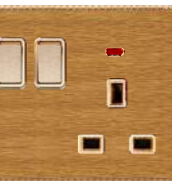

588-068
2*13A switched socket w/without neon
(single pole)

588-069
2*13A switched socket w/without neon
(double pole)