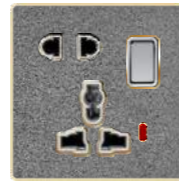

**811-013-1**  
2gang 2way switch and 2gang 2pin socket

**811-016**  
MF switched socket w/without neon

**811-017**  
15A switched socket w/without neon

**811-018**  
13A switched socket w/without neon

**811-019**  
5 pin MF switched socket w/without neon

**811-020**  
MF switched socket+2USB w/without neon

**811-021**  
13A switched socket+2USB w/without neon(single pole)

**811-023**  
European socket

**811-024**  
French socket

**811-025**  
20A switch with neon