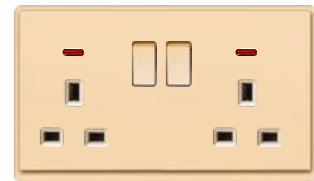

**511-065**  
 one gang switch+dimmer

**511-066**  
 2\* MF switched socket w/without neon

**511-067**  
 2\*MF switched socket+2USB  
 w/without neon

**511-068**  
 2\*13A switched socket w/without neon  
 (single pole)