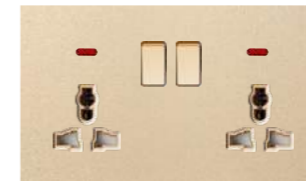

888-042
2* MF switched socket w/without neon