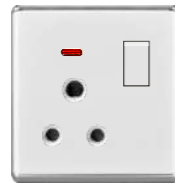

722-036-1
1gang 2way switch and 2gang 2pin socket

722-041
15A switched socket w/without neon