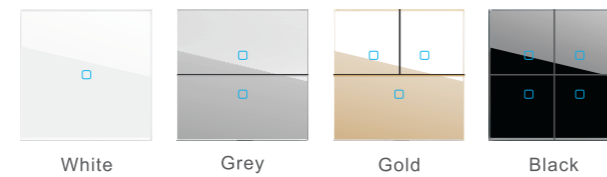

GLASS ACRYLIC