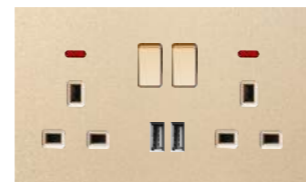

**888-044**  
2\*13A switched socket w/without neon (single pole)

**888-045**  
2\*13A switched socket w/without neon (double pole)

**888-046**  
2\*13A switched socket+2USB w/without neon

**888-047**  
45A switch with neon(3\*6)