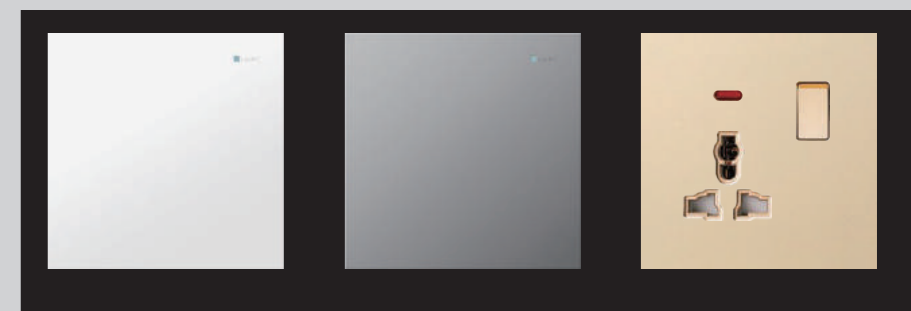

Perfect Touch Technical breakthrough

Breakthrough the traditional switch warping plate structure limitations