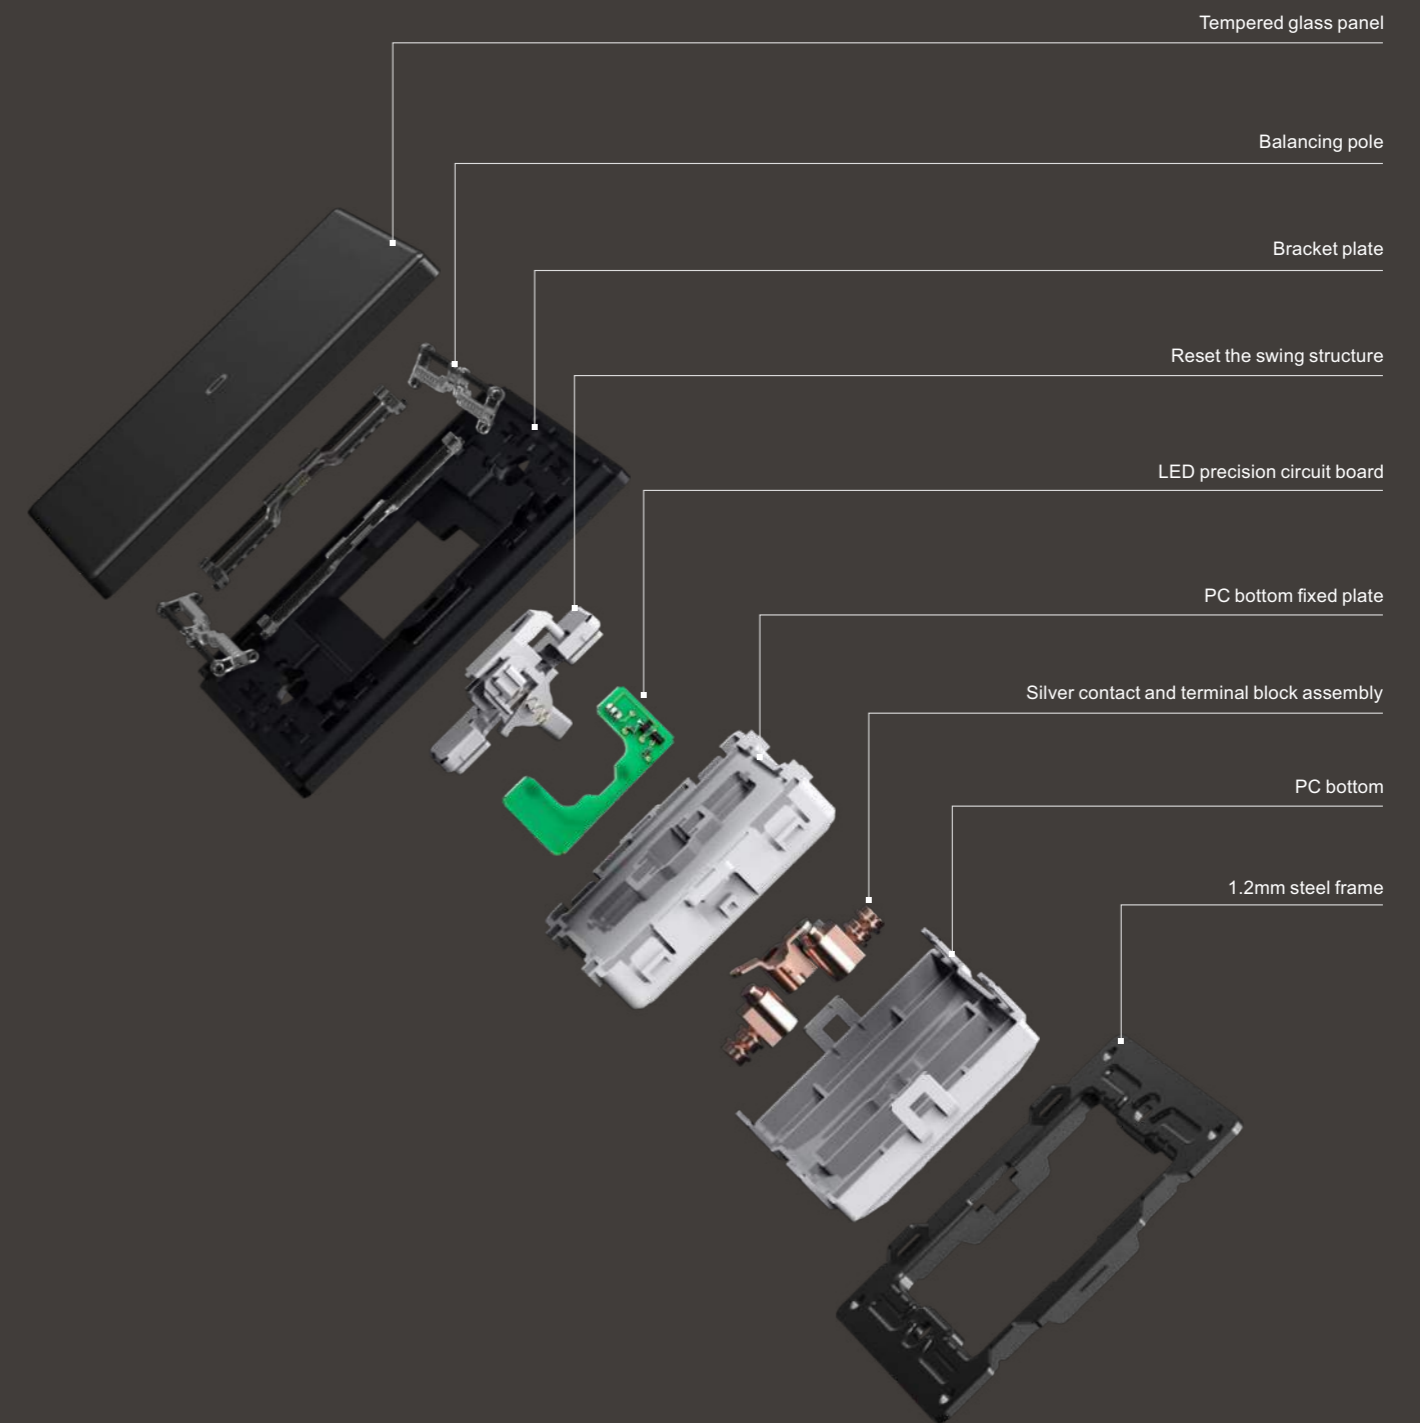

# RESET SWITCH STRUCTURE EXPLODED VIEW

900

RESET SWITCH

**900**  
RESET SWITCH