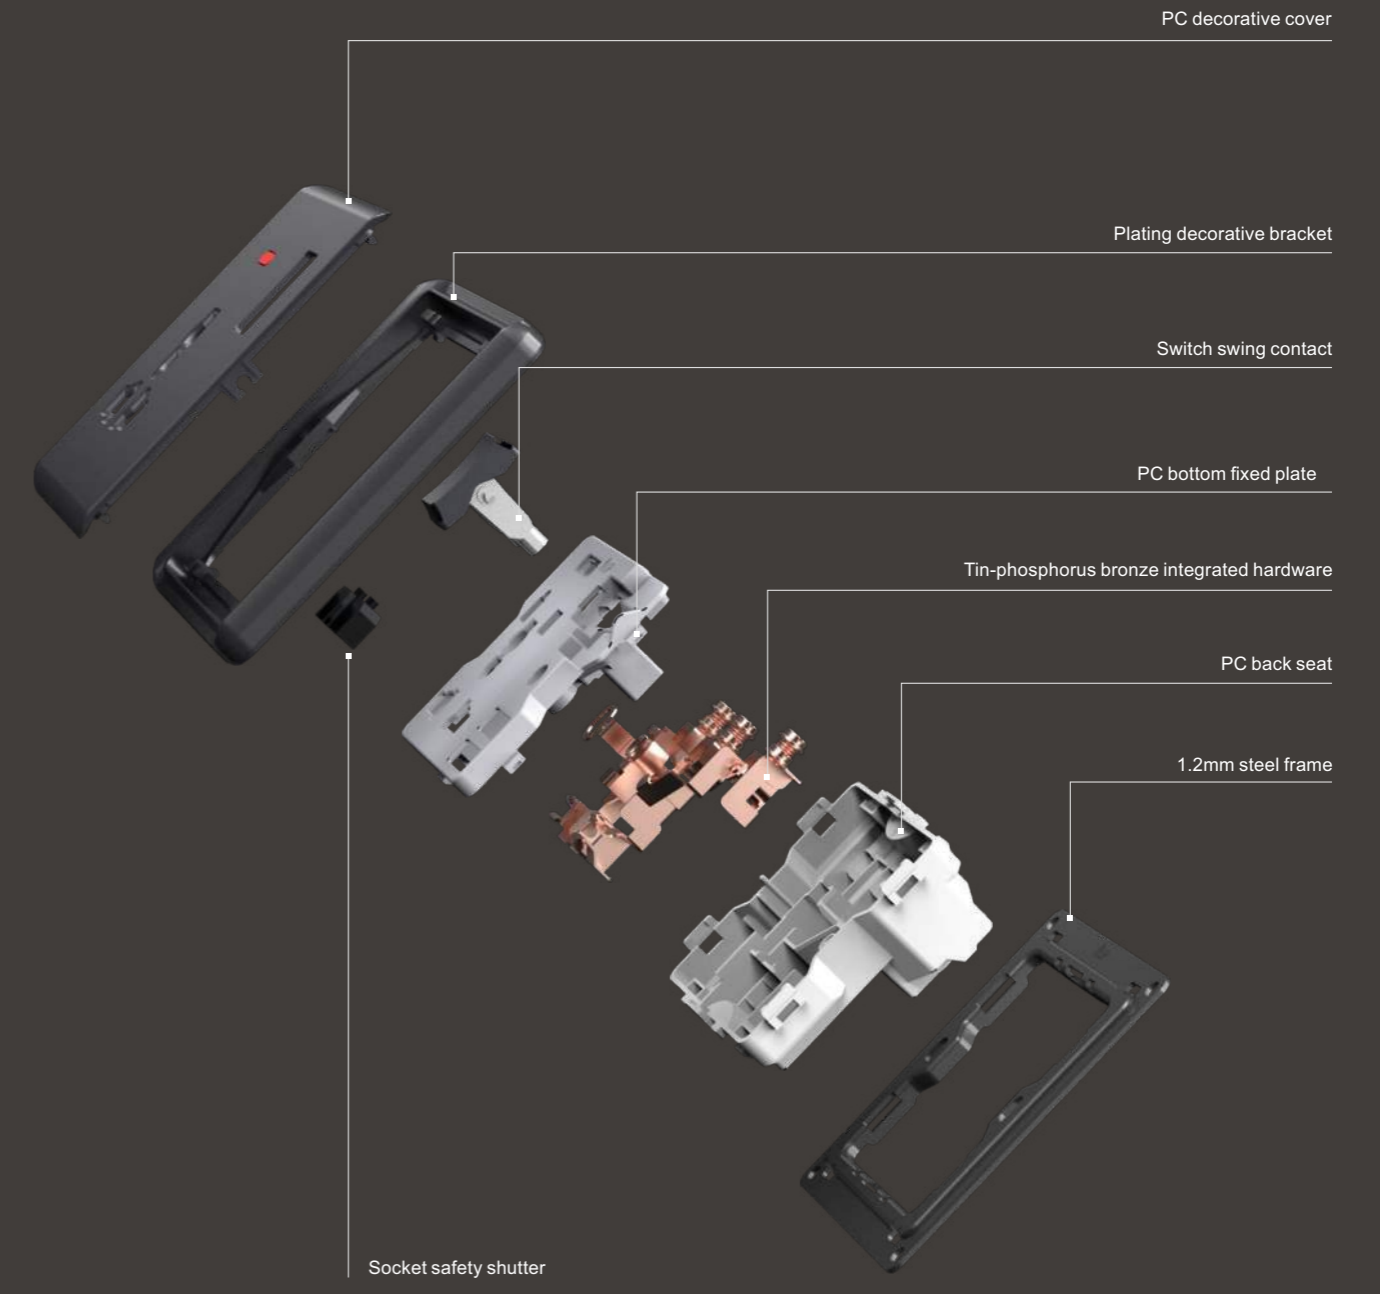

SWITCH STRUCTURE DIAGRAM

SOCKET STRUCTURE DIAGRAM