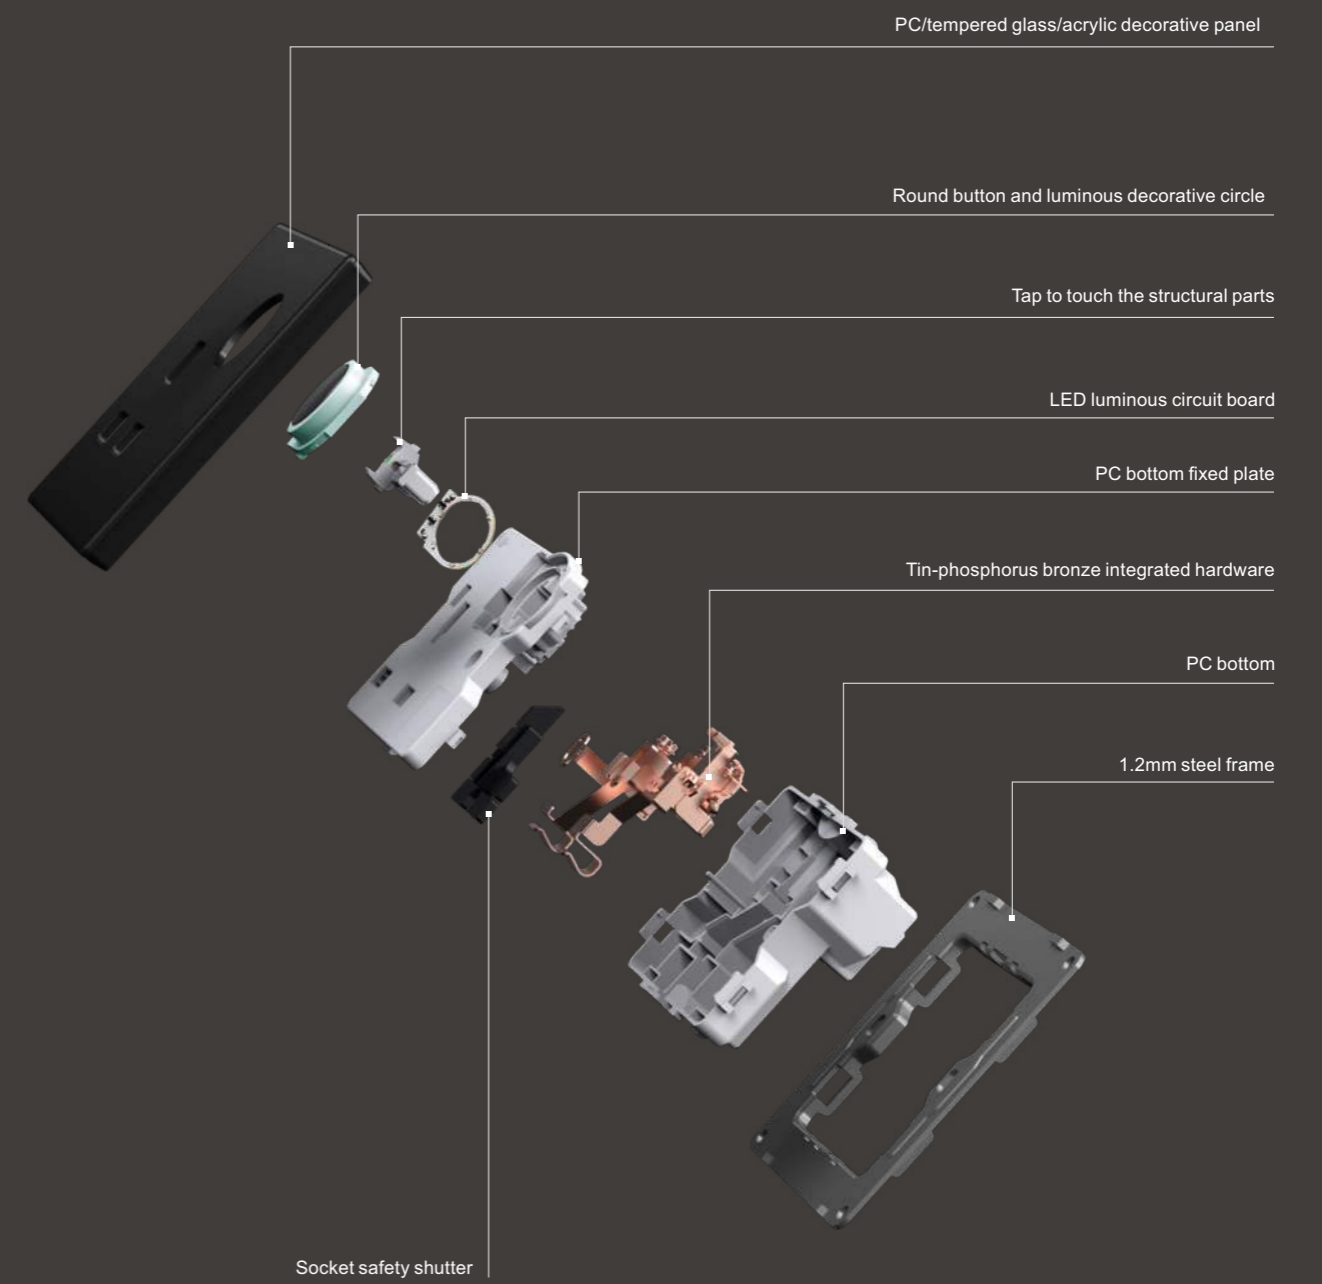

SOCKET STRUCTURE DIAGRAM