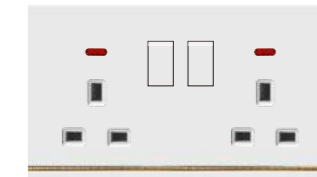

**877-044**  
2\*13A switched socket w/without neon  
(single pole)

**877-045**  
2\*13A switched socket w/without neon  
(double pole)

**877-046**  
2\*13A switched socket+2USB  
w/without neon

**877-047**  
45A switch with neon(3\*6)