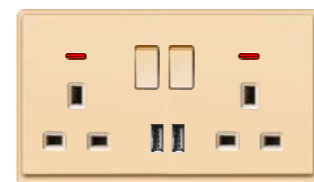

511-070
2*13A switched socket +2USB
w/without neon