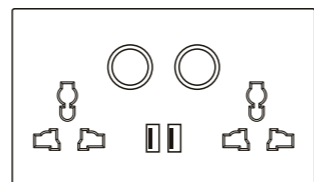

E-021
2*13A switched socket w/without neon
(double pole)

E-024
2*13A MF switched socket +2USB
w/without neon