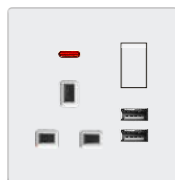

855-021
13A switched socket+2USB
w/without neon(single pole)