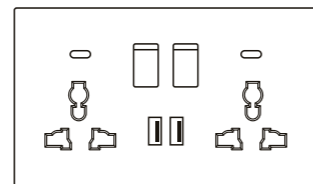

**E-065**  
one gang switch+dimmer

**E-066**  
2\* MF switched socket w/without neon

**E-067**  
2\*MF switched socket+2USB  
w/without neon

**E-068**  
2\*13A switched socket w/without neon  
(single pole)