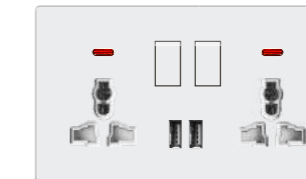

855-036
TV+computer socket

855-038
double tel

855-039
double computer socket

855-043
2*MF switched socket+2USB
w/without neon