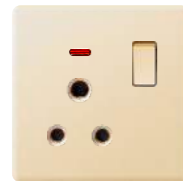

822-017  
15A switched socket  
w/without neon

822-018  
13A switched socket  
w/without neon

822-019  
5 pin MF switched socket  
w/without neon

822-020  
MF switched socket+2USB  
w/without neon

822-021  
13A switched socket+2USB  
w/without neon(single pole)