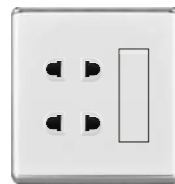

722-036
1gang 1way switch and 2gang 2pin socket