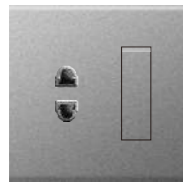

810-010
1 gang 1way switch and 2 pin socket