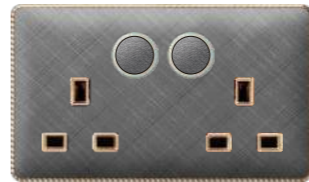

**333-033**  
TV+computer socket

**333-035**  
double tel  
**333-036**  
double computer socket

**333-038**  
one gang switch+dimmer

**333-039**  
2\*13A switched socket w/without neon  
(single pole)

**333-041**  
2\*13A switched socket +2USB  
w/without neon