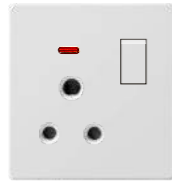

588-036-1
1gang 2way switch and
2gang 2pin socket

588-041
15A switched socket
w/without neon